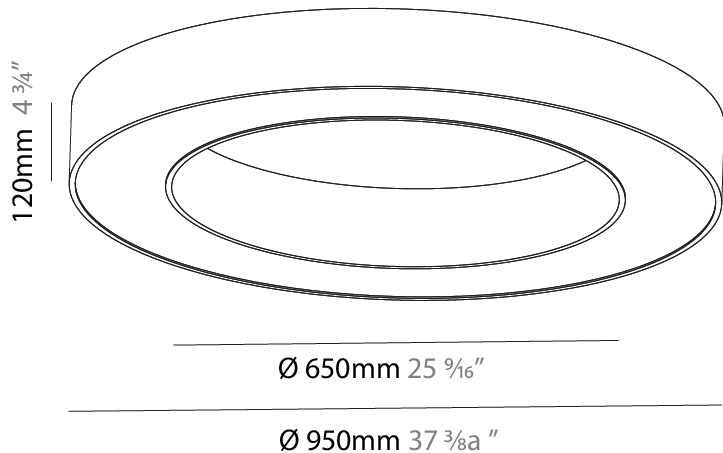

1. To build a product code in our configurator select the specify button on the base model # product page
2. To build a manual product code on this datasheet choose from the options listed below in blue font and add the suffix to the base model #

GENERAL

Series: Glorious
Subseries: Glorious
Brand: Prolicht
Division: Architectural
Mounting Type: Surface
Mounting Location: Ceiling
Subcategory: Ambient

PHYSICAL

Shape: Round
Diameter (mm): 950
Diameter (in): 37 ³/₈
Height (mm): 120
Height (in): 4 ³/₄
Light Distribution: Direct
Weight (kg): 8.94
Weight (lbs): 19.67
Diffuser: PMMA - Opal or Micro-Prism
Fixture Finish: SSR / BKV / CWI / CRY / HAB / LAG / UFT / ITA / RUA / RUR / MIC / FTG / MYG / TWT / LOD / PUS / FRO / FUP / KIA / POP / BLS / SPG / MEY / GOH / GUM / CHC / COM / ABZ / JAG / OBR / MOS / ROR
Fixture Material: Aluminum

ELECTRICAL

Lamp Type: LED (Zhaga Standard)
Input Wattage (W): 45
Total Output Wattage (W): 36 / 28.8 (3500K)
Dimming: Non-Dimming / Phase Dimming (120Vac only) / 0-10V Dimming
Driver Included: Yes
Driver Location: Integrated
Driver Type: Constant Current - 120 / 277Vac
Driver Class: Class 2
Input Voltage (V): 120 - 277
Constant Current (MA): 350 / 900 (3500K)

LED

Color Temperature (°K): 3000 / 3500 / 4000
Max. Delivered Lumen (lm): 4150 / 4302 / 4390
CRI: >80 CRI
Efficiency (%): 65
Lamp Life (hrs): 50000

OPTICAL

RATINGS AND CERTIFICATIONS

Certified By: Certified for North American Standards
IP rating: IP20