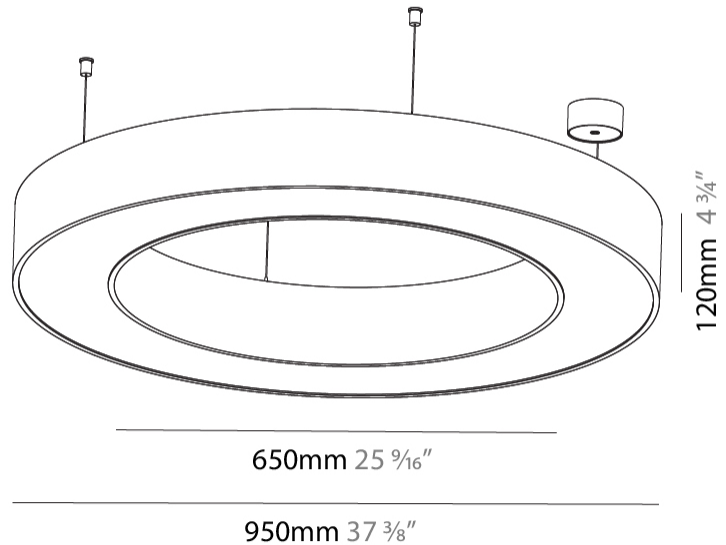

GENERAL

Series: Glorious
Subseries: Glorious
Brand: Prolicht
Division: Architectural
Mounting Type: Suspension
Mounting Location: Ceiling
Subcategory: Ambient

PHYSICAL

Shape: Round
Diameter (mm): 950
Diameter (in): 37 ³/₈
Height (mm): 120
Height (in): 4 ³/₄
Max. Overall Height (mm): 2120
Max. Overall Height (in): 83 ⁷/₁₆
Light Distribution: Direct
Weight (kg): 9.172
Weight (lbs): 20.22
Diffuser: [PMMA - Opal or Micro-Prism](#)
Fixture Finish: [SSR / BKV / CWI / CRY / HAB / LAG / UFT / ITA / RUA / RUR / MIC / FTG / MYG / TWT / LOD / PUS / FRO / FUP / KIA / POP / BLS / SPG / MEY / GOH / GUM / CHC / COM / ABZ / JAG / OBR / MOS / ROR](#)
Fixture Material: Aluminum

ELECTRICAL

Lamp Type: LED (Zhaga Standard)
Input Wattage (W): 45
Total Output Wattage (W): 36 / 28.8 (3500K)
Dimming: [Non-Dimming / Phase Dimming (120Vac only) / 0-10V Dimming](#)
Driver Included: Yes
Driver Location: Integrated
Driver Type: Constant Current
Driver Class: Class 2
Input Voltage (V): 120 - 277
Constant Current (MA): 350 / 900 (3500K)

LED

Color Temperature (°K): [3000 / 3500 / 4000](#)
Max. Delivered Lumen (lm): 4150 / 4302 / 4390
CRI: >80 CRI
Efficiency (%): 65
Lamp Life (hrs): 50000

OPTICAL

RATINGS AND CERTIFICATIONS

Certified By: Certified for North American Standards
IP rating: IP20